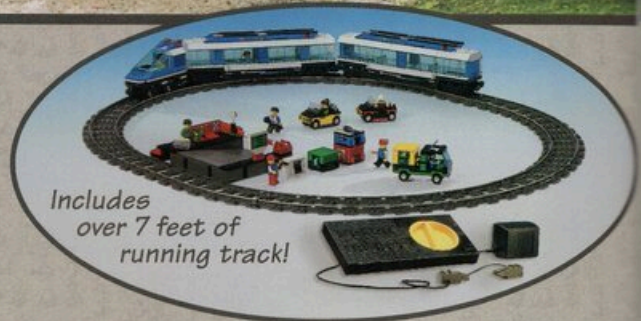

Includes over 7 feet of running track!

NOT AVAILABLE IN ANY STORE

Snow blower spins as vehicle moves around the tracks!